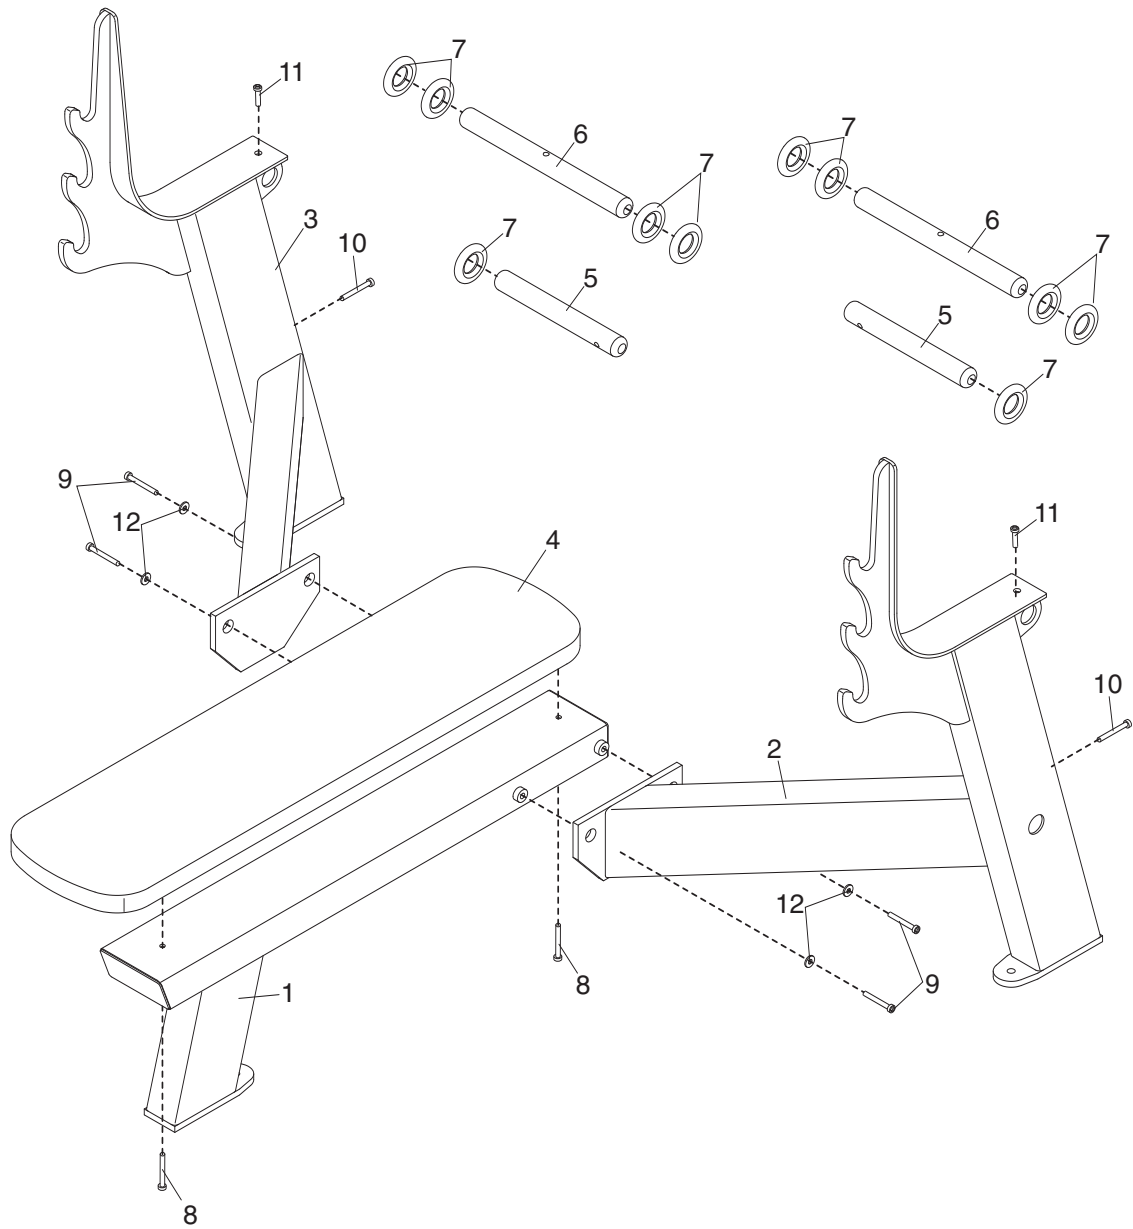

EXPLODED DRAWING—Model No. GZFW20210

R0503A

Bubble #	OEM Number	Description
7	GZ1191	BUMPER RING
8	GZ1014-03	3/8" X 4" BOLT
9	GZ1149	1/2" X 1" BOLT
10	GZ1009-02	1/2" X 3" BOLT
.	GZ1012-03	1/2" X 3.5" BTNHD BOLT
.	GZ1012-03	1/2" X 3.5" BTNHD BOLT
.	GZ4197	LEFT CROSS SUPPORT
.	GZ4198	RIGHT CROSS SUPPORT
#	GZ7273	WEIGHT BAR CAUTION DECAL